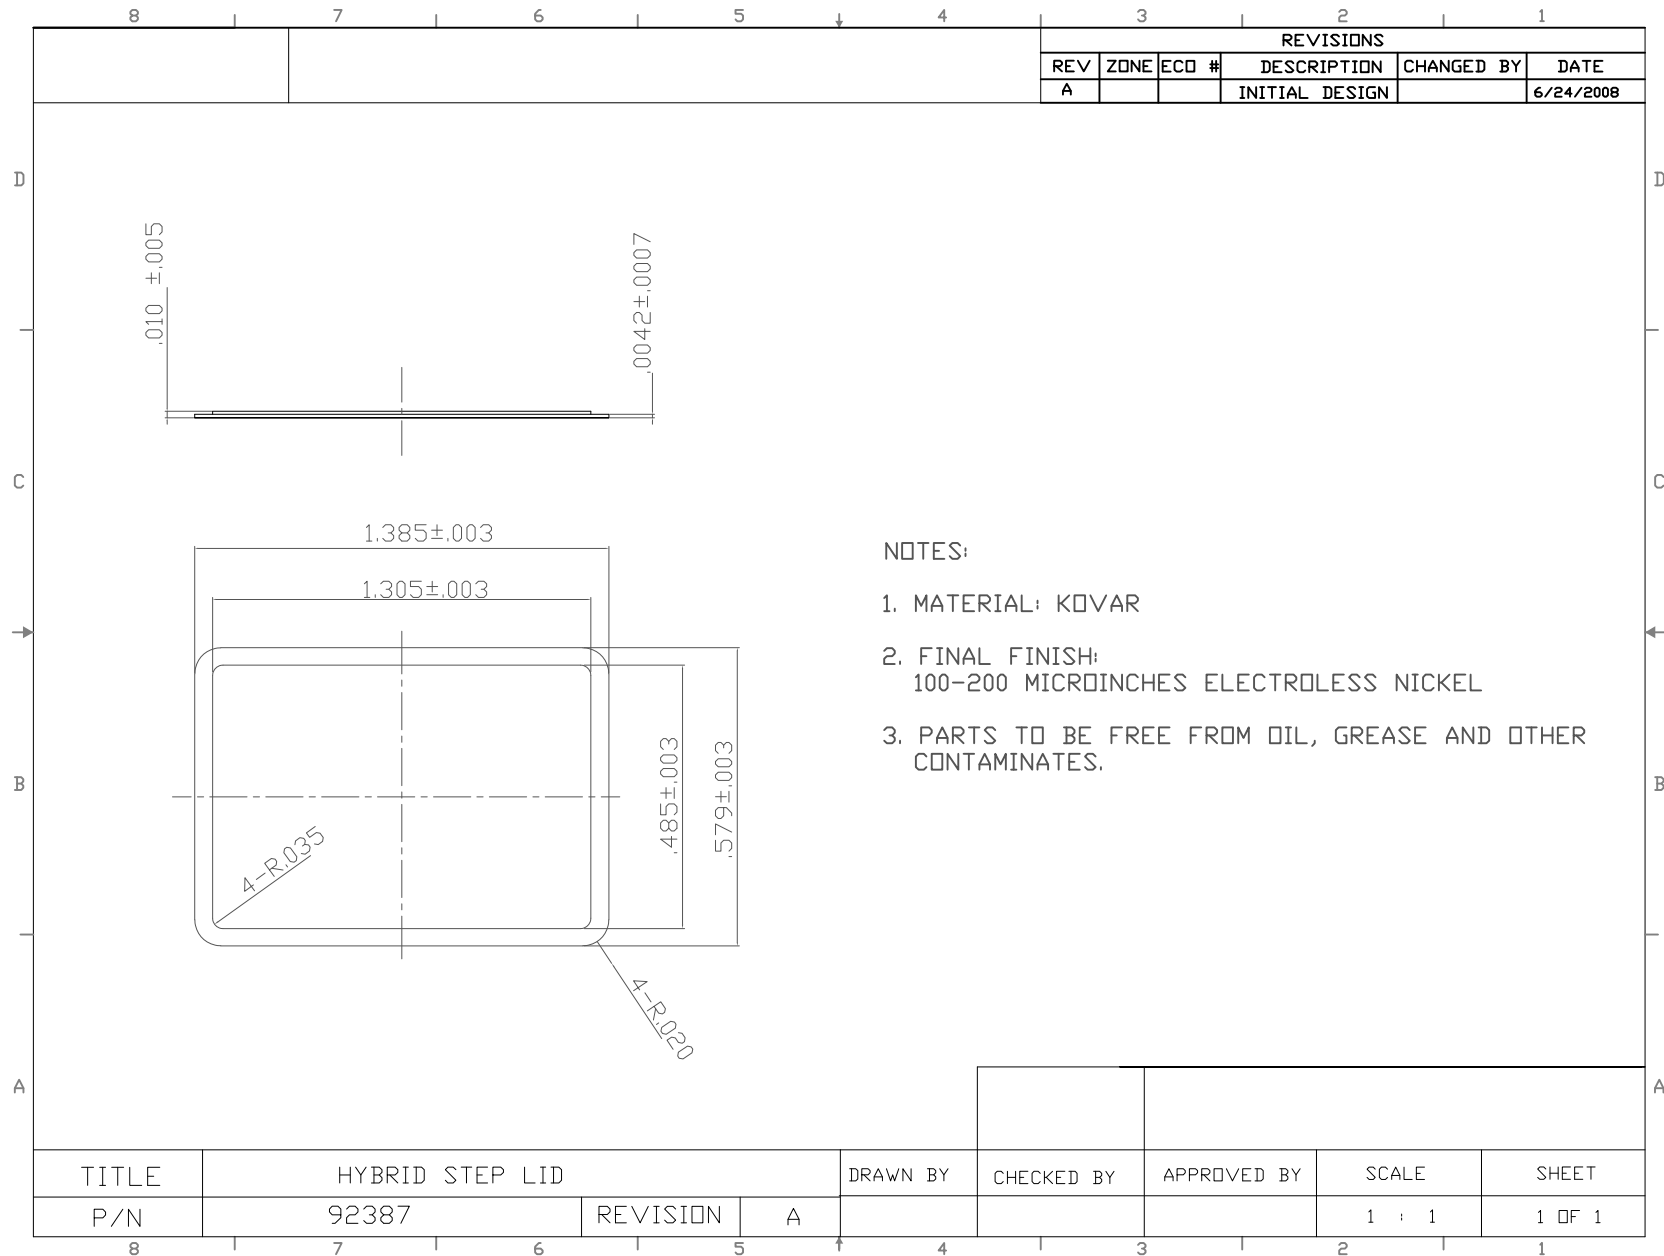

SSM P/N SL13855791

Ph: 408.435.5555 email: ssm_sales@spectrum-semi.com