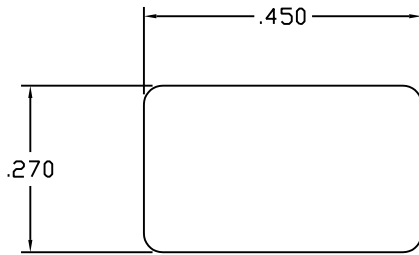

SSM P/N CL462703

			DESCRIPTION METAL COVER TAPE ON APPLICATION ONLY
		PART NAME	CL462703
Spectrum Semiconductor Materials, Inc. 2027 O'Toole Ave San Jose, CA 95131 PH: (408) 435-5555 Fx: (408)435-8226			PART No. N/A